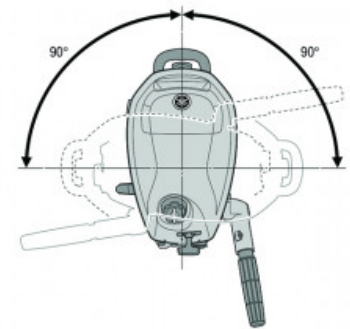

Specifications

Boat Details

Price	POA	Boat Brand	Yamaha
Model	F6	Length	0.00
Year	2024	Category	Boat Engines and Outboards
Hull Style		Hull Type	
Power Type	Power	Stock Number	F6CMHL
Condition	New	State	Western Australia
Suburb	CANNING VALE	Engine Make	

Disclaimer

Our company offers the details of this vessel in good faith but cannot guarantee or warrant the accuracy of this information nor warrant the condition of the vessel. A buyer should instruct his agents and/or surveyors to investigate such details buyer desires validated. This vessel is offered subject to prior sale, price change or withdrawal without notice.